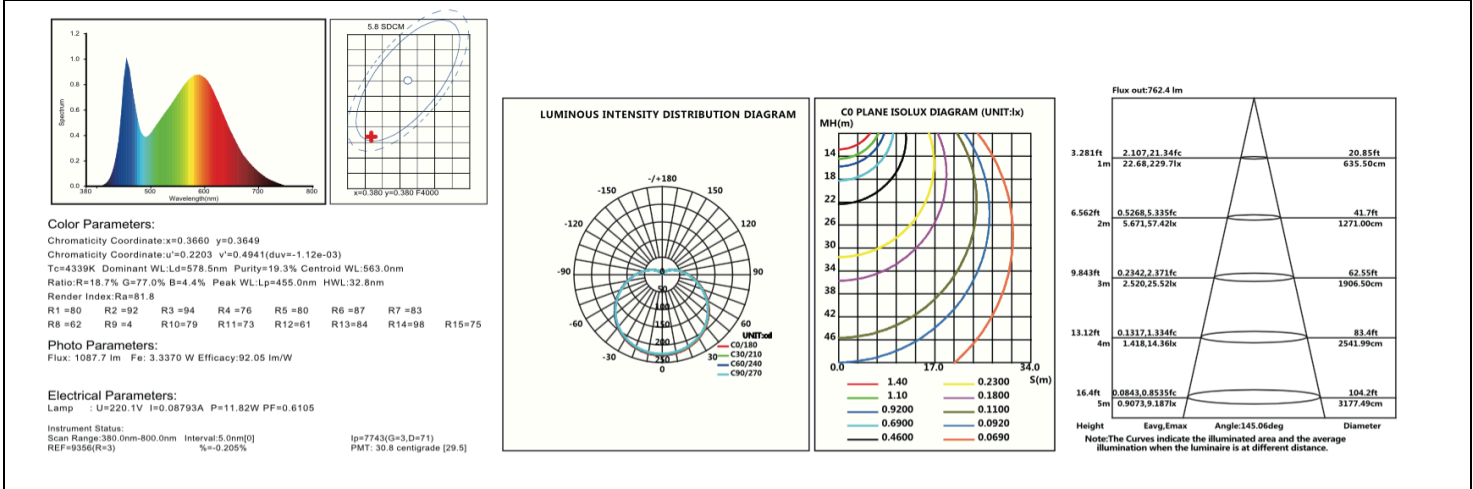

SPECIFICATIONS

WATTAGE	7W	12W
LUMENS	800lm	1000lm
LUMENS PER WATT	83-114 lm/W	
BEAM ANGLE	220°	
COLOR TEMPERATURES	2700K, 3000K, 4000K, 5000K	
INPUT VOLTAGE	100/240Vac	
HERTZ	50-60Hz	
CRI	Ra>80	
LED L70 LIFETIME	30,000 hours	
MOUNTING OPTIONS	E26 base	
CONTROL OPTIONS	none	
DIMENSIONS	112X60mm	118X60mm
WEIGHT	0.32lb	
CERTIFICATIONS	CE, RoHS	
WARRANTY	3 years	

Photometric

Operating Cost Comparison

60W Incandescent 60W 2,000 hrs	EWM 7W 7W 30,000 hrs	Comparison 88% reduction 15x longer life- less maintenance!
75W Incandescent 75W 2,000 hrs	EWM 12W 12 W 30,000hrs	Comparison 84% reduction 15x longer life- less maintenance!