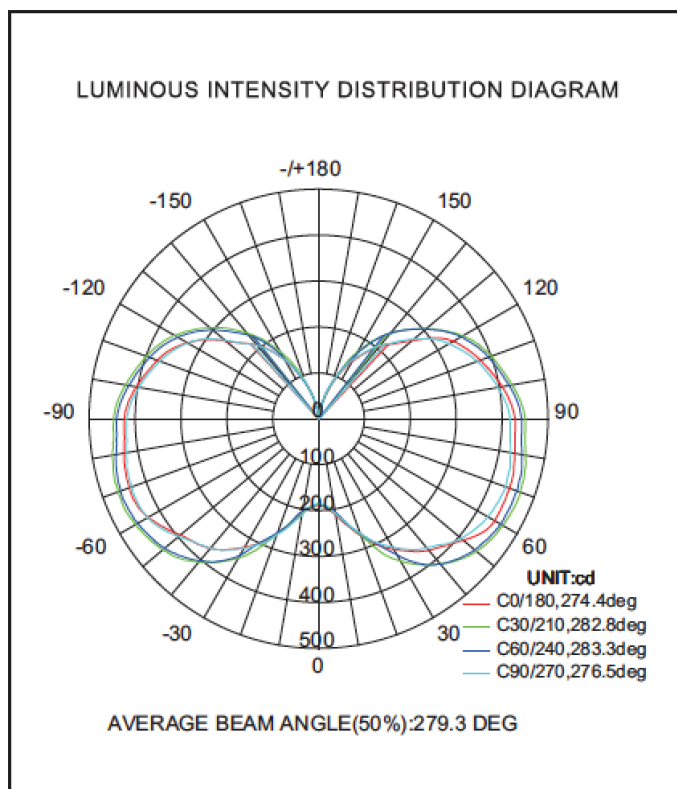

EWM LED 27W-54W Post Top

Replaces 70W to 200W HID

27W 36W 45W 54W

Features

- Epistar LED chips with output up to 150 lumens/watt
- Pure 1070 Aluminum for better heat dissipation
- 360 degree beam angle
- Base-up & down installation recommended
- Safe for enclosed fixtures
- Driver sealed with thermal paste, resulting in lower working temperatures and IP64 rating
- Mercury-free, no UV or IR light
- Long lasting 50,000 hours life rate
- 5 years warranty

Ordering information

Family	Size	Watts	Voltage/Driver	Lens Beam	CRI Color	Base	Sort #
PT	MD = 3.66" Dia	27 = 27W	MID= Multi-Volt, Internal, with Dimming Driver	C360 = Clear 360 Deg	830 = 80+ CRI, 3000K	26 = E26 Med Screw Base	175
		36 = 36W		F360 = Frosted 360 Deg	840 = 80+ CRI, 4000K	39 = E39 Mogul Base	375
		45 = 45W			850 = 80+ CRI, 5000K		
		54 = 54W					

Example: PT-MD-54-MIN-C360-850-39-375

SPECIFICATIONS

WATTAGE	27W	36W	45W	54W
LUMENS	3780-4065	5026-5040	6300-6687	7560-7968
LUMENS PER WATT	150 lm/W			
BEAM ANGLE	360			
COLOR TEMPERATURES	3000K, 4000K, 5000K			
INPUT VOLTAGE	100-277V AC			
HERTZ	50-60Hz			
CRI	>80			
LED L70 LIFETIME	50,000hours			
MOUNTING OPTIONS	Base up & Base Down			
CONTROL OPTIONS	N/A			
DIMENSIONS	93*206.5mm	93*228.7mm	93*259.7mm	93*259.7mm
WEIGHT	726g	816g	933g	933g
CERTIFICATIONS	UL/DLC (Mogul Base only) CE ROHS FCC			
WARRANTY	5 years			

Photometric

27W

36W

45W

54W

LUMINOUS INTENSITY DISTRIBUTION DIAGRAM

AVERAGE BEAM ANGLE(50%):281.2 DEG

LUMINOUS INTENSITY DISTRIBUTION DIAGRAM