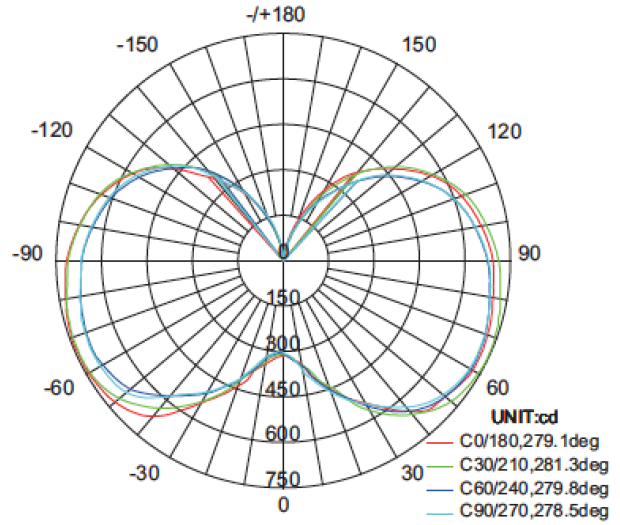

EWM LED 27W-54W Post Top

Replaces 70W to 200W HID

27W 36W 45W 54W

Features

- Epistar LED chips with output up to 150 lumens/watt
- Pure 1070 Aluminum for better heat dissipation
- 360 degree beam angle
- Base-up & down installation recommended
- Safe for enclosed fixtures
- Driver sealed with thermal paste, resulting in lower working temperatures and IP64 rating
- Mercury-free, no UV or IR light
- Long lasting 50,000 hours life rate
- 5 years warranty

Ordering information

Family	Size	Watts	Voltage/Driver	Lens Beam	CRI Color	Base	Sort #
PT	MD = 3.66" Dia	27 = 27W	MID= Multi-Volt, Internal, with Dimming Driver	C360 = Clear 360 Deg	830 = 80+ CRI, 3000K	26 = E26 Med Screw Base	175
		36 = 36W		F360 = Frosted 360 Deg	840 = 80+ CRI, 4000K	39 = E39 Mogul Base	375
		45 = 45W			850 = 80+ CRI, 5000K		
		54 = 54W					

Example: PT-MD-54-MIN-C360-850-39-375

SPECIFICATIONS

WATTAGE	27W	36W	45W	54W
LUMENS	3780-4065	5026-5040	6300-6687	7560-7968
LUMENS PER WATT	150 lm/W			
BEAM ANGLE	360			
COLOR TEMPERATURES	3000K, 4000K, 5000K			
INPUT VOLTAGE	100-277V AC			
HERTZ	50-60Hz			
CRI	>80			
LED L70 LIFETIME	50,000hours			
MOUNTING OPTIONS	Base up & Base Down			
CONTROL OPTIONS	N/A			
DIMENSIONS	93*206.5mm	93*228.7mm	93*259.7mm	93*259.7mm
WEIGHT	726g	816g	933g	933g
CERTIFICATIONS	UL/DLC (Mogul Base only) CE ROHS FCC			
WARRANTY	5 years			

Photometric

27W

36W

45W

54W

LUMINOUS INTENSITY DISTRIBUTION DIAGRAM

AVERAGE BEAM ANGLE(50%):281.2 DEG

LUMINOUS INTENSITY DISTRIBUTION DIAGRAM