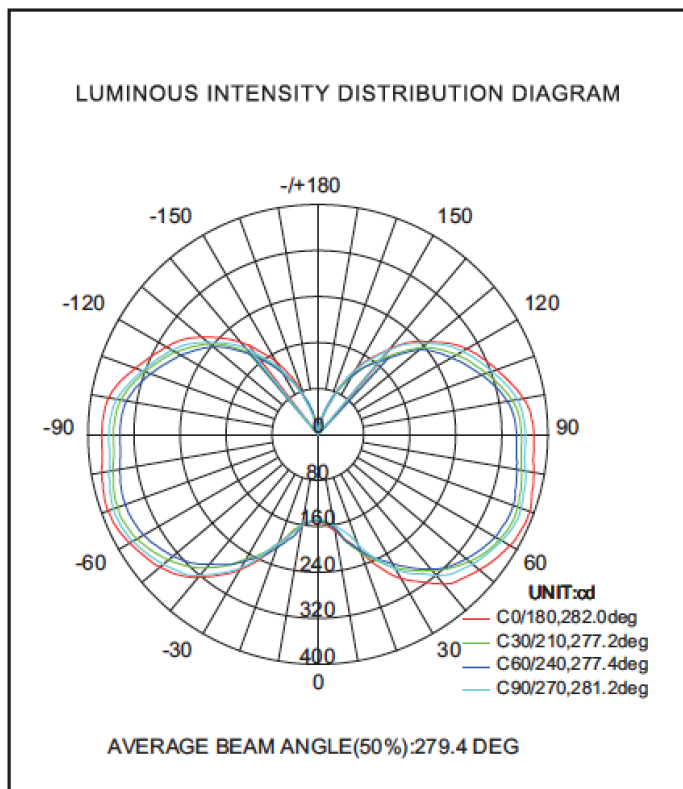

EWM LED 27W-54W Post Top

Replaces 70W to 200W HID

27W 36W 45W 54W

Features

- Epistar LED chips with output up to 150 lumens/watt
- Pure 1070 Aluminum for better heat dissipation
- 360 degree beam angle
- Base-up & down installation recommended
- Safe for enclosed fixtures
- Driver sealed with thermal paste, resulting in lower working temperatures and IP64 rating
- Mercury-free, no UV or IR light
- Long lasting 50,000 hours life rate
- 5 years warranty

Ordering information

Family	Size	Watts	Voltage/Driver	Lens Beam	CRI Color	Base	Sort #
PT	MD = 3.66" Dia	27 = 27W	MID= Multi-Volt, Internal, with Dimming Driver	C360 = Clear 360 Deg	830 = 80+ CRI, 3000K	26 = E26 Med Screw Base	175
		36 = 36W		F360 = Frosted 360 Deg	840 = 80+ CRI, 4000K	39 = E39 Mogul Base	375
		45 = 45W			850 = 80+ CRI, 5000K		
		54 = 54W					

Example: PT-MD-54-MIN-C360-850-39-375

SPECIFICATIONS

WATTAGE	27W	36W	45W	54W
LUMENS	3780-4065	5026-5040	6300-6687	7560-7968
LUMENS PER WATT	150 lm/W			
BEAM ANGLE	360			
COLOR TEMPERATURES	3000K, 4000K, 5000K			
INPUT VOLTAGE	100-277V AC			
HERTZ	50-60Hz			
CRI	>80			
LED L70 LIFETIME	50,000hours			
MOUNTING OPTIONS	Base up & Base Down			
CONTROL OPTIONS	N/A			
DIMENSIONS	93*206.5mm	93*228.7mm	93*259.7mm	93*259.7mm
WEIGHT	726g	816g	933g	933g
CERTIFICATIONS	UL/DLC (Mogul Base only) CE ROHS FCC			
WARRANTY	5 years			

Photometric

27W

36W

45W

54W

LUMINOUS INTENSITY DISTRIBUTION DIAGRAM

AVERAGE BEAM ANGLE(50%):281.2 DEG

LUMINOUS INTENSITY DISTRIBUTION DIAGRAM