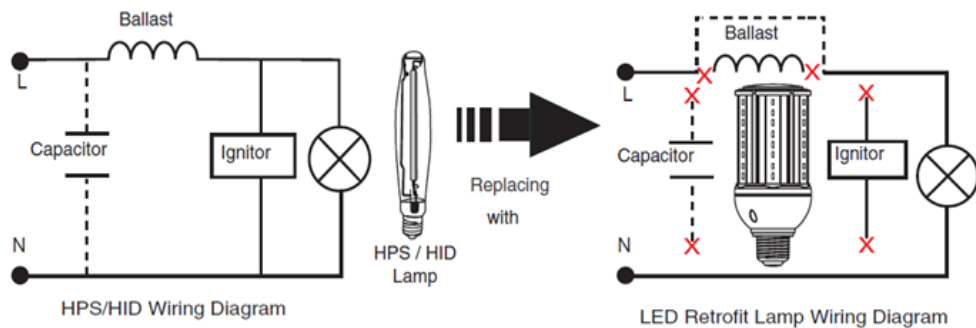

Replacing HPS/HID Lamp