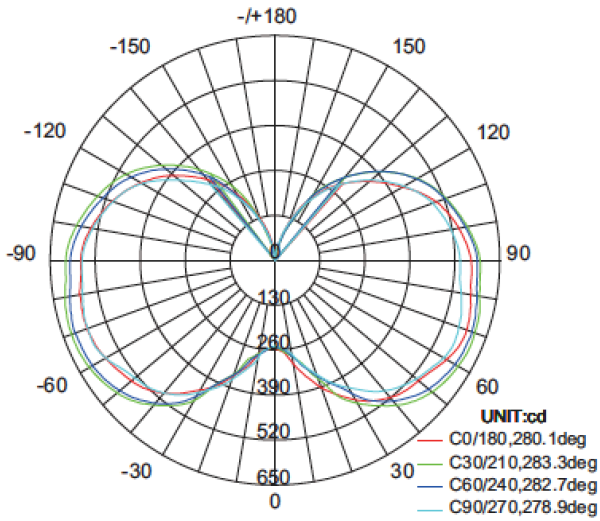

EWM LED 27W-54W Post Top

Replaces 70W to 200W HID

27W 36W 45W 54W

Features

- Epistar LED chips with output up to 150 lumens/watt
- Pure 1070 Aluminum for better heat dissipation
- 360 degree beam angle
- Base-up & down installation recommended
- Safe for enclosed fixtures
- Driver sealed with thermal paste, resulting in lower working temperatures and IP64 rating
- Mercury-free, no UV or IR light
- Long lasting 50,000 hours life rate
- 5 years warranty

Example: PT-MD-54-MIN-C360-850-39-375

SPECIFICATIONS

WATTAGE	27W	36W	45W	54W
LUMENS	3780-4065	5026-5040	6300-6687	7560-7968
LUMENS PER WATT	150 lm/W			
BEAM ANGLE	360			
COLOR TEMPERATURES	3000K, 4000K, 5000K			
INPUT VOLTAGE	100-277V AC			
HERTZ	50-60Hz			
CRI	>80			
LED L70 LIFETIME	50,000hours			
MOUNTING OPTIONS	Base up & Base Down			
CONTROL OPTIONS	N/A			
DIMENSIONS	93*206.5mm	93*228.7mm	93*259.7mm	93*259.7mm
WEIGHT	726g	816g	933g	933g
CERTIFICATIONS	UL/DLC (Mogul Base only) CE ROHS FCC			
WARRANTY	5 years			

Photometric

27W

36W

45W

54W

LUMINOUS INTENSITY DISTRIBUTION DIAGRAM

AVERAGE BEAM ANGLE(50%):281.2 DEG

LUMINOUS INTENSITY DISTRIBUTION DIAGRAM

AVERAGE BEAM ANGLE(50%):279.6 DEG

Installation

Replacing Self Ballasted CFL Lamp

Replacing HPS/HID Lamp

Operating Cost Comparison

70W HID 80W (incl. ballast) 20,000 hrs	EWM 27W 27W 66,000	Comparison 66% reduction 3x longer life- less maintenance!
100W HID 115W (incl. ballast) 20,000 hrs	EWM 36W 36W 66,000	68% reduction 3x longer life- less maintenance!
150W HID 172W (incl. ballast) 20,000 hrs	EWM 45W 45W 66,000	74% reduction 3x longer life- less maintenance!
200W HID 230W (incl. ballast) 20,000 hrs	EWM 54W 54W 66,000	77% reduction 3x longer life- less maintenance!