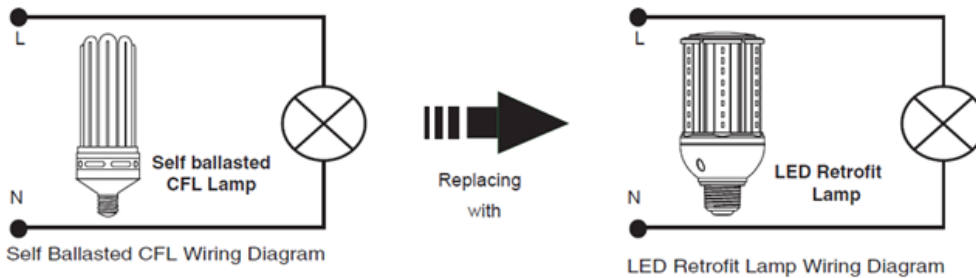

EWM LED 27W-54W Post Top

Replaces 70W to 200W HID

27W 36W 45W 54W

Features

- Epistar LED chips with output up to 150 lumens/watt
- Pure 1070 Aluminum for better heat dissipation
- 360 degree beam angle
- Base-up & down installation recommended
- Safe for enclosed fixtures
- Driver sealed with thermal paste, resulting in lower working temperatures and IP64 rating
- Mercury-free, no UV or IR light
- Long lasting 50,000 hours life rate
- 5 years warranty

Example: PT-MD-54-MIN-C360-850-39-375

SPECIFICATIONS

WATTAGE	27W	36W	45W	54W
LUMENS	3780-4065	5026-5040	6300-6687	7560-7968
LUMENS PER WATT	150 lm/W			
BEAM ANGLE	360			
COLOR TEMPERATURES	3000K, 4000K, 5000K			
INPUT VOLTAGE	100-277V AC			
HERTZ	50-60Hz			
CRI	>80			
LED L70 LIFETIME	50,000hours			
MOUNTING OPTIONS	Base up & Base Down			
CONTROL OPTIONS	N/A			
DIMENSIONS	93*206.5mm	93*228.7mm	93*259.7mm	93*259.7mm
WEIGHT	726g	816g	933g	933g
CERTIFICATIONS	UL/DLC (Mogul Base only) CE ROHS FCC			
WARRANTY	5 years			

Photometric

27W

36W

45W

54W

LUMINOUS INTENSITY DISTRIBUTION DIAGRAM

AVERAGE BEAM ANGLE(50%):281.2 DEG

LUMINOUS INTENSITY DISTRIBUTION DIAGRAM

AVERAGE BEAM ANGLE(50%):279.6 DEG

Installation

Replacing Self Ballasted CFL Lamp

Replacing HPS/HID Lamp

Operating Cost Comparison

70W HID 80W (incl. ballast) 20,000 hrs	EWM 27W 27W 66,000	Comparison 66% reduction 3x longer life- less maintenance!
100W HID 115W (incl. ballast) 20,000 hrs	EWM 36W 36W 66,000	68% reduction 3x longer life- less maintenance!
150W HID 172W (incl. ballast) 20,000 hrs	EWM 45W 45W 66,000	74% reduction 3x longer life- less maintenance!
200W HID 230W (incl. ballast) 20,000 hrs	EWM 54W 54W 66,000	77% reduction 3x longer life- less maintenance!