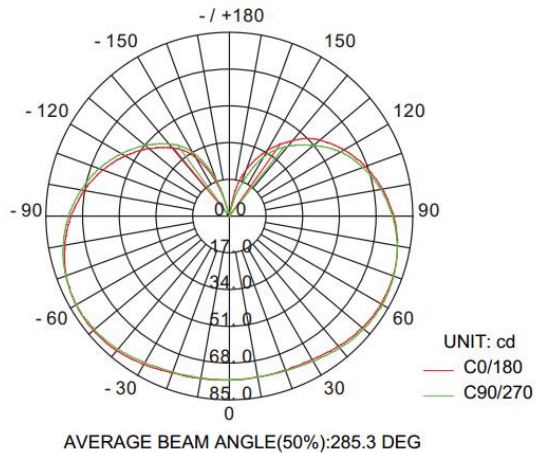

SPECIFICATIONS

WATTAGE	5W	7W
LUMENS	330lm	500lm
LUMENS PER WATT	70 lm/W	
BEAM ANGLE	$\geq 250^\circ$	
COLOR TEMPERATURES	2700k,3000k,4000k,5000k	
INPUT VOLTAGE	120Vac	
HERTZ	50/60Hz	
CRI	≥ 80	
LED L70 LIFETIME	25,000 hours	
SOCKET	E12/E26	
CONTROL OPTIONS	Dimming	
DIMENSIONS	D50x90mm (G16), D79x126mm(G25)	
WEIGHT	0.6lb	0.8lb
CERTIFICATIONS	CE ROHS UL/cUL, FCC, Energy Star	
WARRANTY	3 years	

Photometric

Product enhancements may result in specification changes without notice. Contact us for the latest information